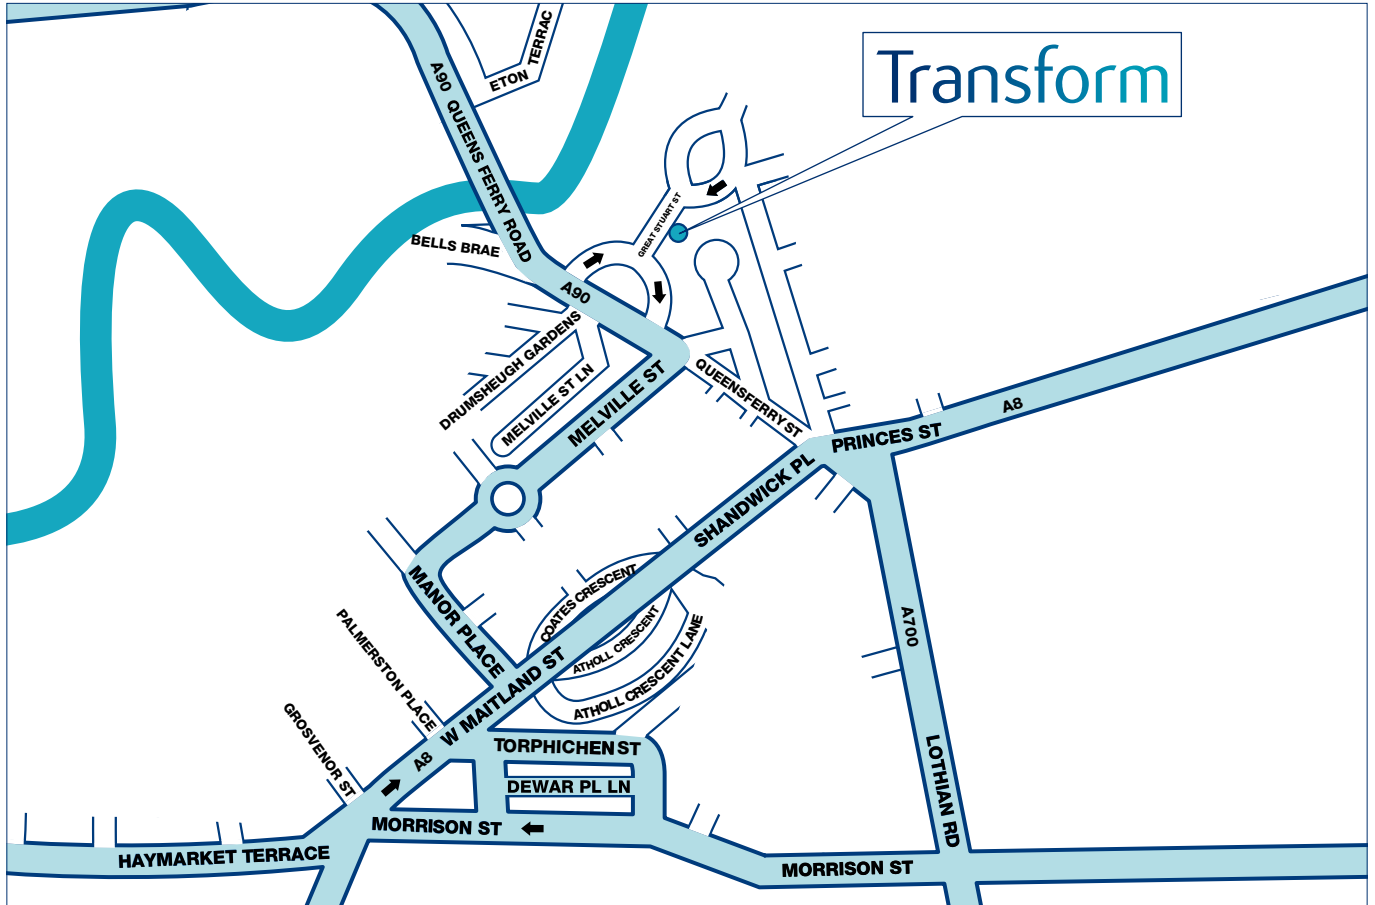

# How to find our Edinburgh Clinic

Ground & Lower Floor, 16 Great Stuart Street, Edinburgh EH3 7TN

Tel: 0131 220 2258

Fax: 0131 220 2530

## By rail or bus

Edinburgh Clinic is 10 minutes' walk from Haymarket and Waverley Stations, in the city centre.